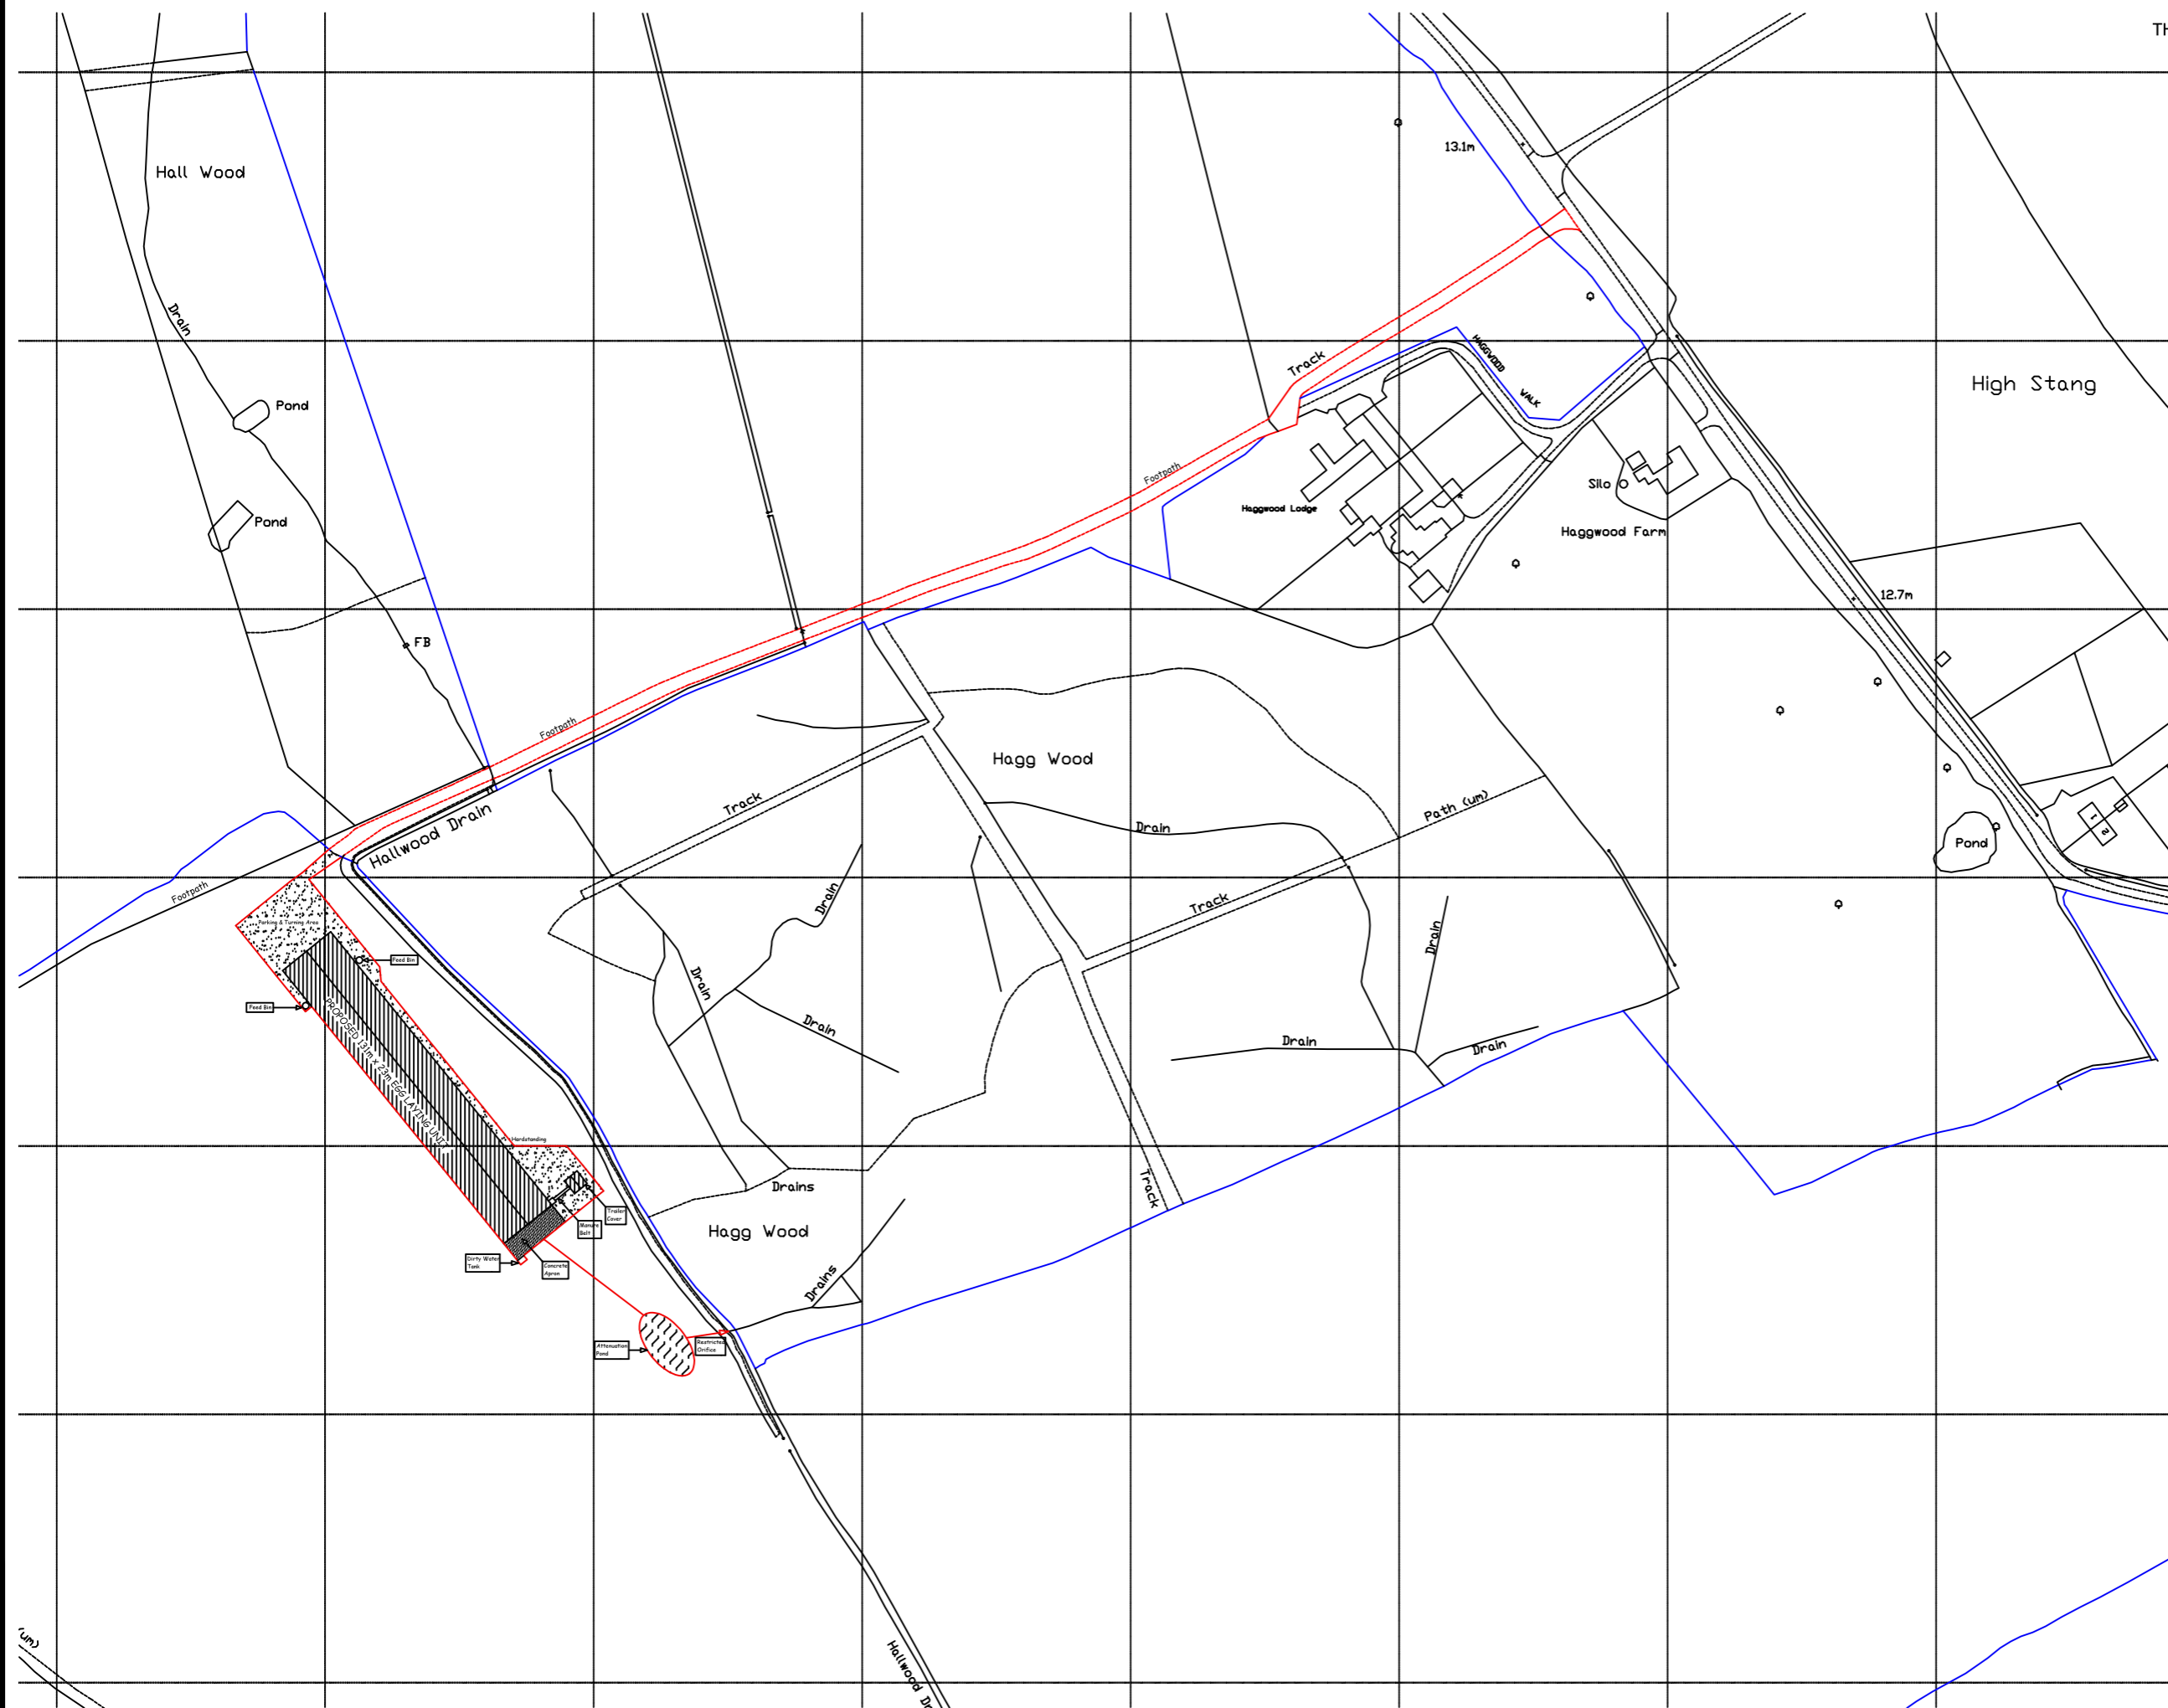

THIS DRAWING IS TO BE READ IN CONJUNCTION WITH THE SCHEDULE OF WORKS

IAN PICK ASSOCIATES LTD
Specialist Agricultural & Rural Planning Consultants

Station Farm Offices
Wansford Road
Nafferton
Driffield
East Yorkshire
YO25 8NJ

SCALE 1=2500
DRN SH

DWG. NUMBER

IP/THH/01A

DATE Nov 15
REV -

1/2500