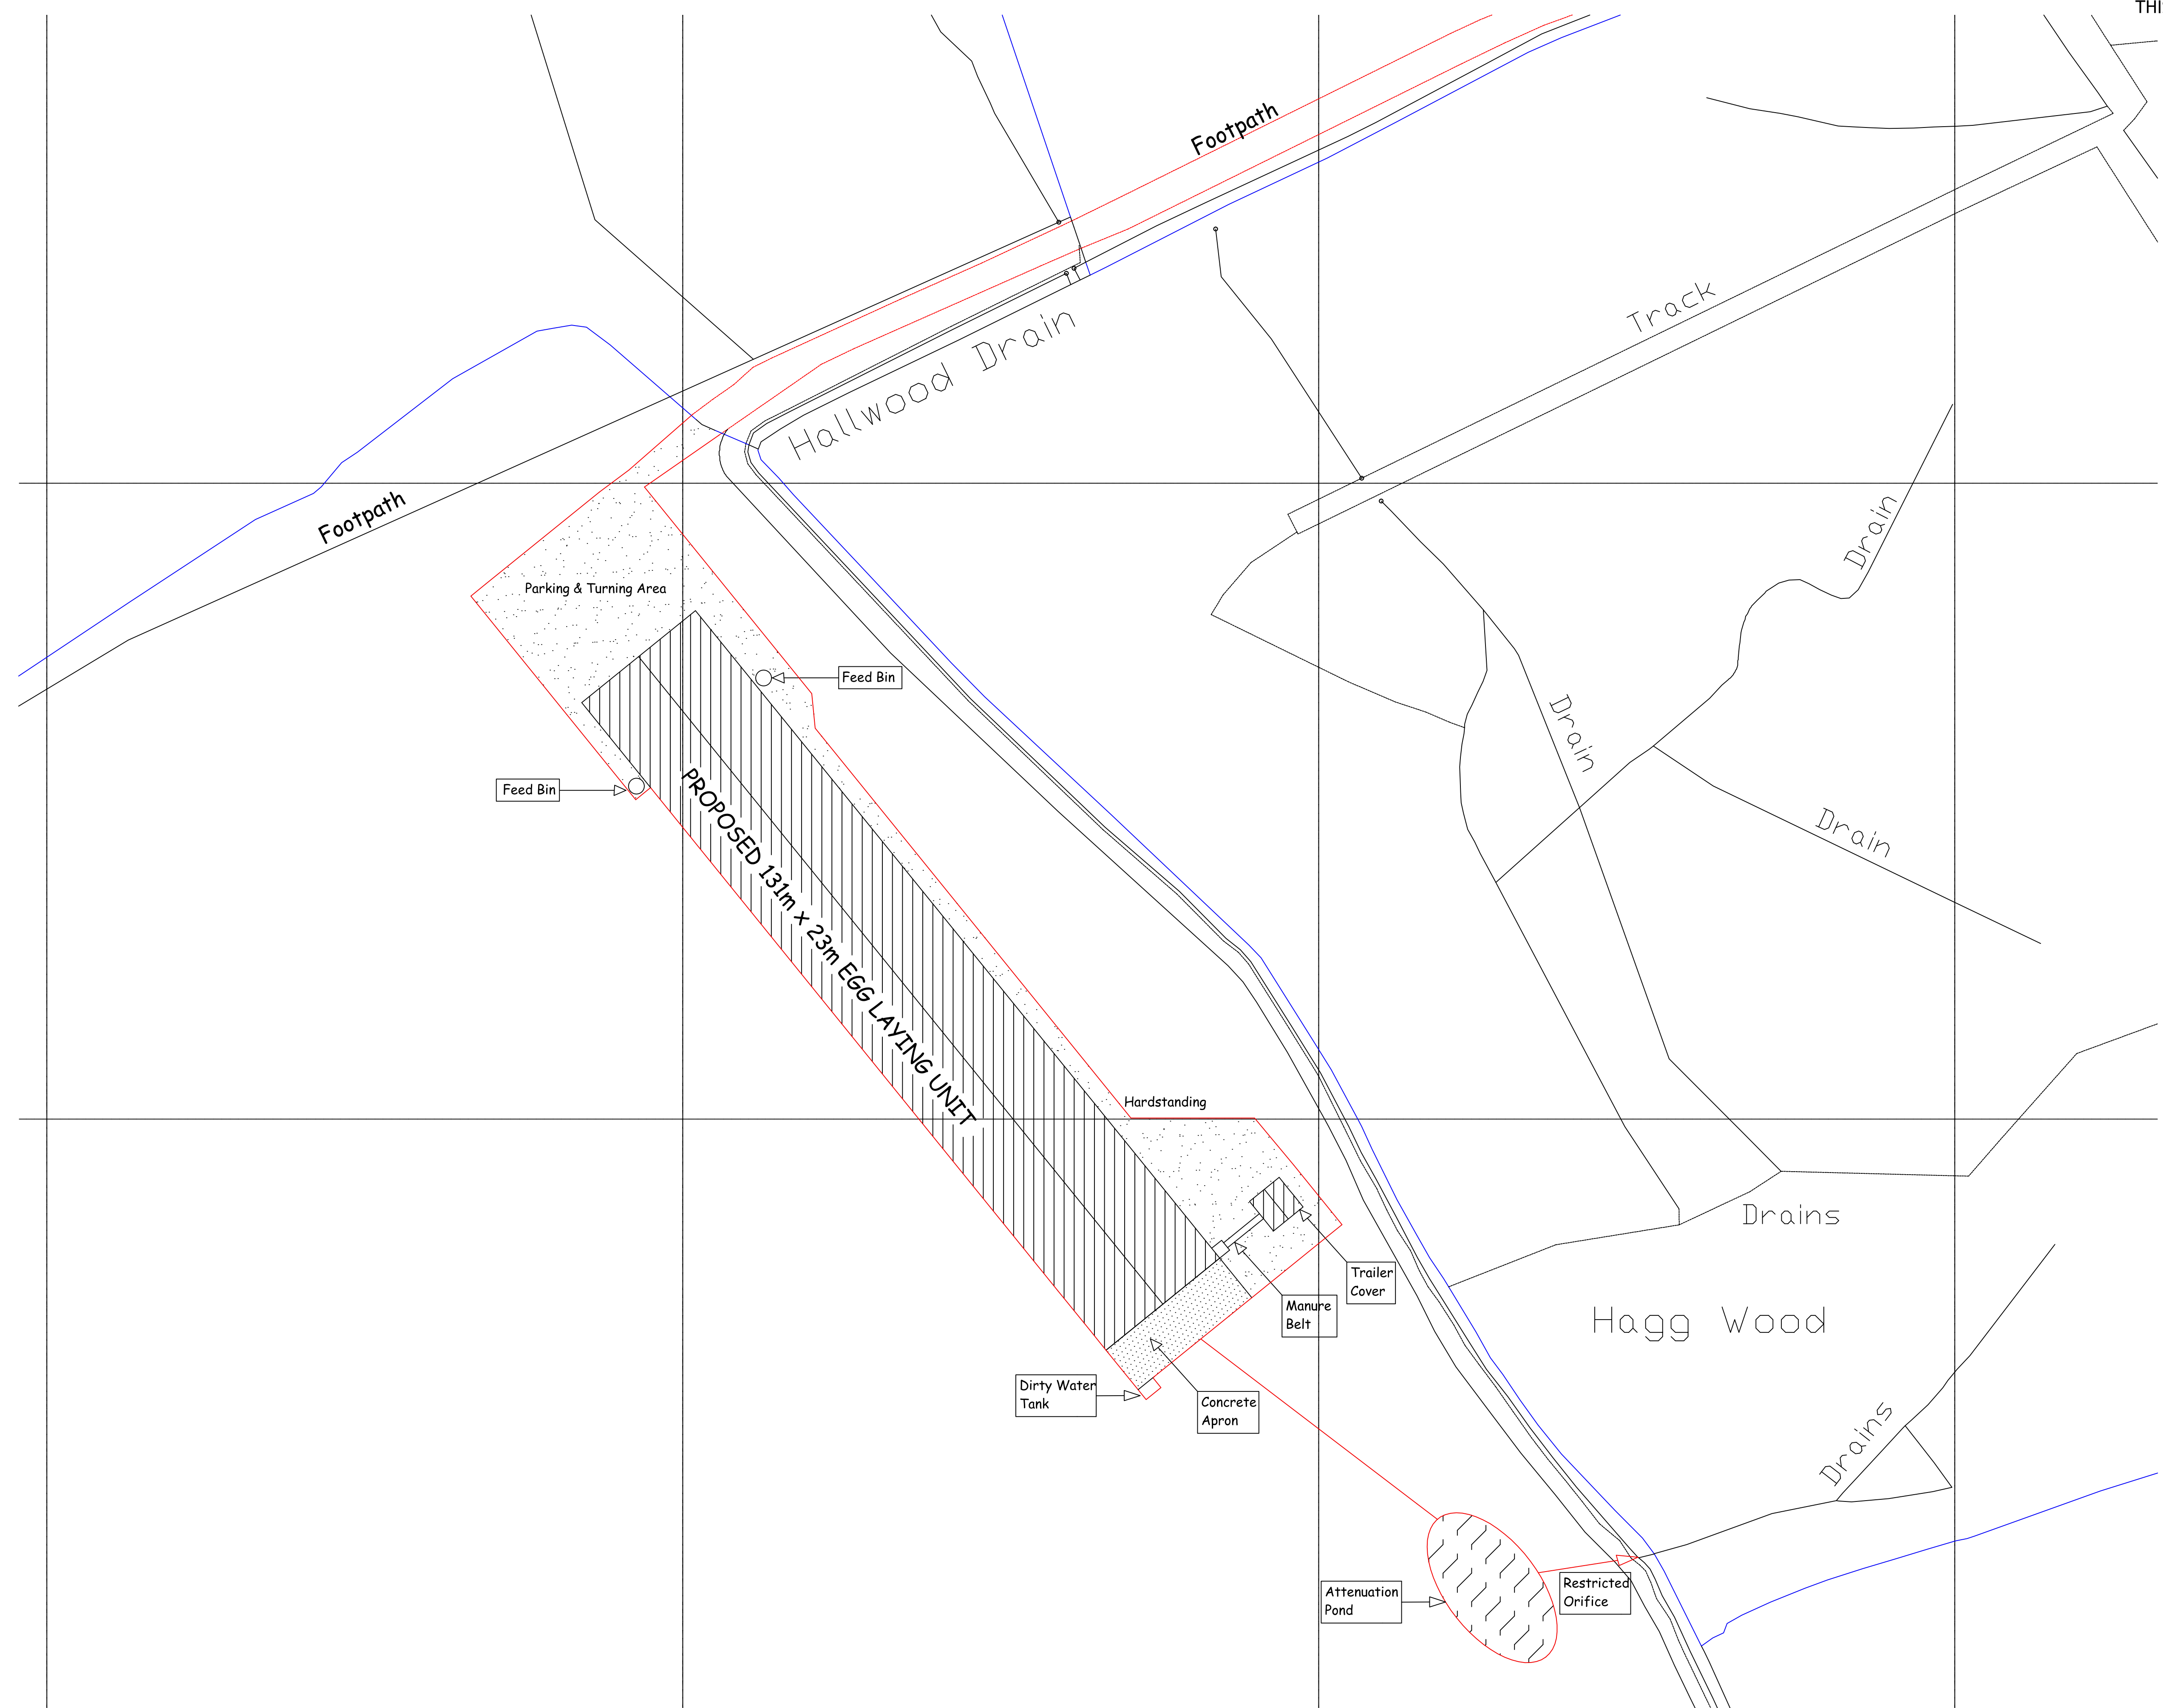

THIS DRAWING IS TO BE READ IN CONJUNCTION WITH THE SCHEDULE OF WORKS

IAN PICK ASSOCIATES LTD
Specialist Agricultural & Rural Planning Consultants

Station Farm Offices
Wansford Road
Nafferton
Driffield
East Yorkshire
YO25 8NJ

1=500

DRN

IP

DWG. NUMBER

IP/THH/02A

DATE

Nov 15

REV